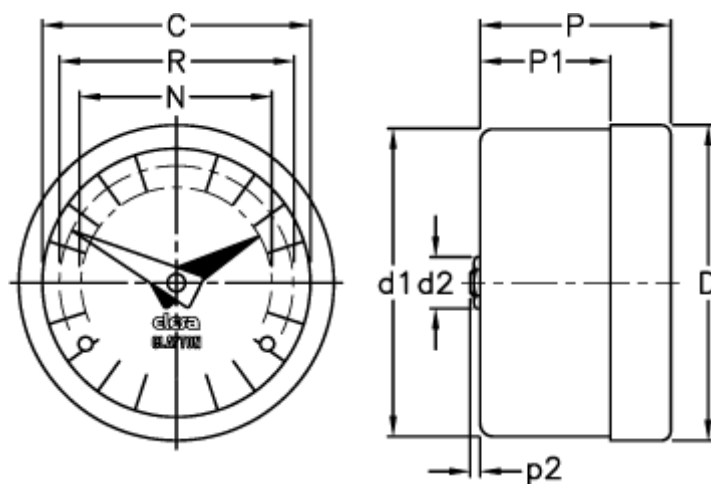

# Data Sheet

Article number: 2307021501  
Description: E+G Gravity indicator  
GA05-0024-D

## Measures

C = 102	R = 89
D = 112.7	
D1 = 111.0	
d2 = 8	
N = 76	
P = 32	
P1 = 18.8	
p2 = 1.0	